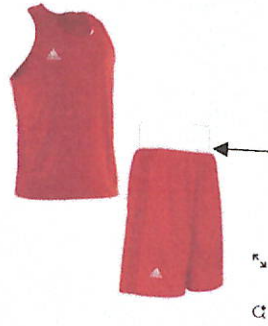

Division Logo

Futsal

L  
IN  
V  
W

WHITE STRIP SHOULD BE AT 3 TO 3.5 INCHES IN HEIGHT, PLANE WHITE LANG PO

BOXING JERSEY SHOULD BE IN RED AND BLUE COLORS INDICATING RED CORNER AND BLUE CORNER AS TO WHERE THE BOXER IS ASSIGNED. PLAIN RED AND BLUE LANG PO ANG COLOR, PUDE PO ME PIPING NA WHITE, PUDE RIN WALA NA.

2 JERSEYS FOR BOXING MAM SALLY, BLUE AND RED PO

LOGO - DEPED DIVISION

GLOVE - PRINTED WHITE LANG PO MAM SA ISANG SIDE LANG SA RIGHT SIDE PO, FOR BOTH SHORTS, RED AND BLUE

DAVAO DE ORO - PRINTED PO SA LIKOD FOR BOTH RED AND BLUE JERSEY