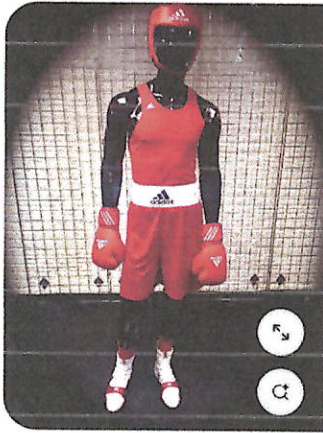

Division Logo

Futsal

L  
IN  
V  
W

WHITE STRIP SHOULD BE AT 3 TO 3.5 INCHES IN HEIGHT, PLANE WHITE LANG PO

BOXING JERSEY SHOULD BE IN RED AND BLUE COLORS INDICATING RED CORNER AND BLUE CORNER AS TO WHERE THE BOXER IS ASSIGNED. PLAIN RED AND BLUE LANG PO ANG COLOR, PUDE PO ME PIPING NA WHITE, PUDE RIN WALA NA.

2 JERSEYS FOR BOXING MAM SALLY, BLUE AND RED PO

LOGO - DEPED DIVISION

GLOVE - PRINTED WHITE LANG PO MAM SA ISANG SIDE LANG SA RIGHT SIDE PO, FOR BOTH SHORTS, RED AND BLUE

DAVAO DE ORO - PRINTED PO SA LIKOD FOR BOTH RED AND BLUE JERSEY