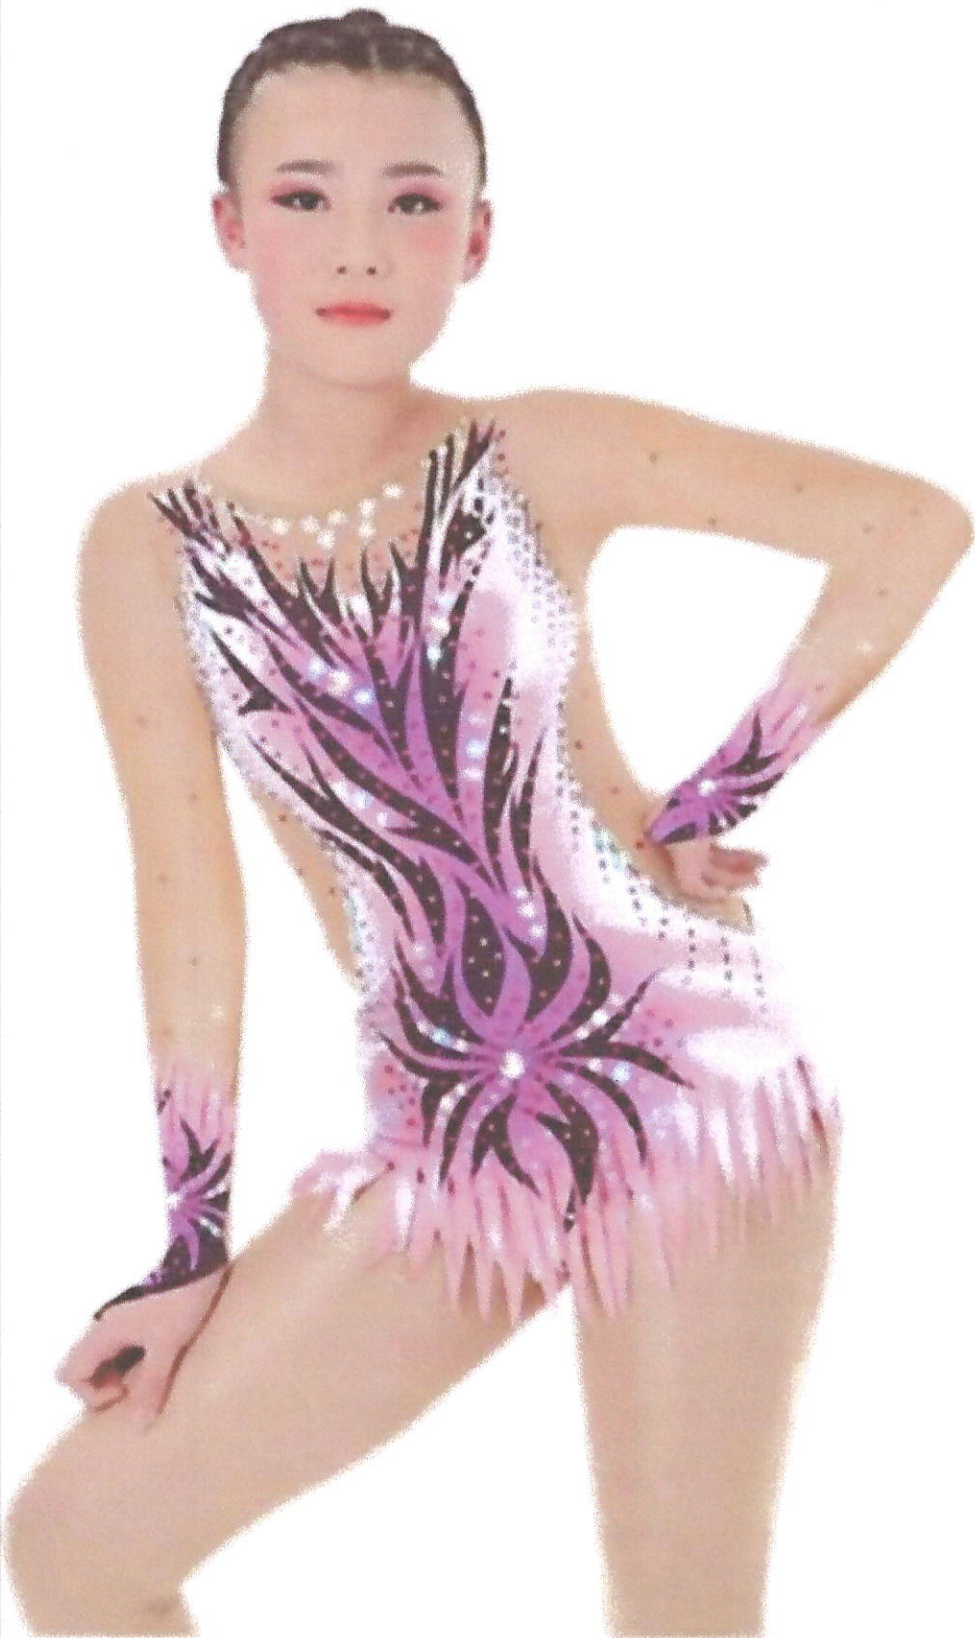

2 JERSEYS FOR BOXING MAM SALLY, BLUE AND RED PO

LOGO - DEPED DIVISION

GLOVE - PRINTED WHITE LANG PO MAM SA ISANG SIDE LANG SA RIGHT SIDE PO, FOR BOTH SHORTS, RED AND BLUE

DAVAO DE ORO - PRINTED PO SA LIKOD FOR BOTH RED AND BLUE JERSEY

## Swimming Men

SWIMMING LADIES

XXS XS S M L XL XXL  
chess event uniform

Commented [RM1]:

**TABLE TENNIS EVENT UNIFORM DISREGARD THE COLOR: MALE  
& FEMALE DESIGN**

**TENNIS**

**BASKETBALL (BOYS & GIRLS)**

WRISTLING

ARNLS

Unisex Bruce Lee Wushu Damit

Bruce Unisex Lee Wushu Clothi

**JUNIORS/SENIORS**  
(Ages 15 to 49 yrs old)

DOBOK TOP  
WHITE WITH  
BLACK COLLAR

 **SETS**  
MALE - LIGHT BLUE  
FEMALE - DARK BLUE